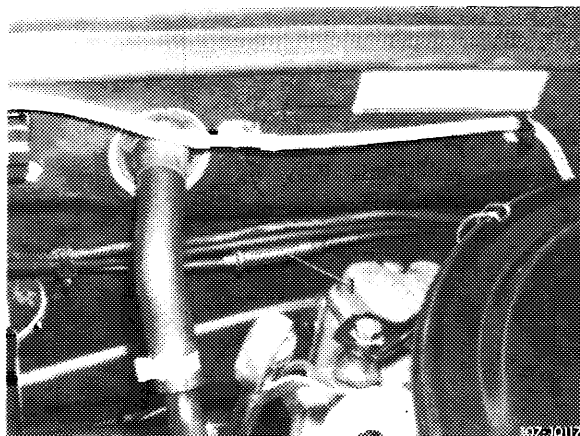

Models 114.060/073, 116.020