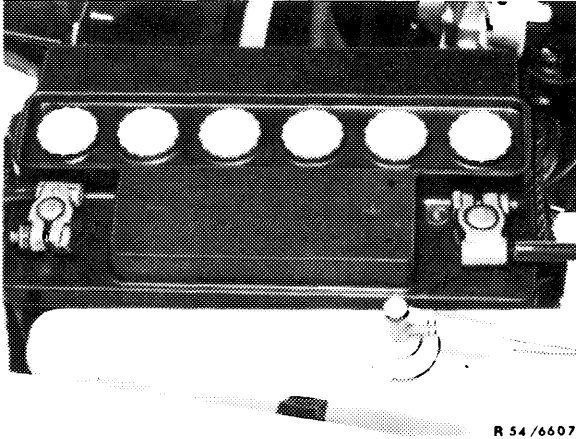

All models

Revision: Rear window washer system added.

Solution

Water and MB windshield washer concentrate

000 986 88 71

- Fill container of windshield washer/rear window washer system with water. Add specified quantity of MB windshield washer concentrate.

For mixing ratio see table on the pack.

Note that different concentrations are used for summer and winter operation.

Container of rear window washer system